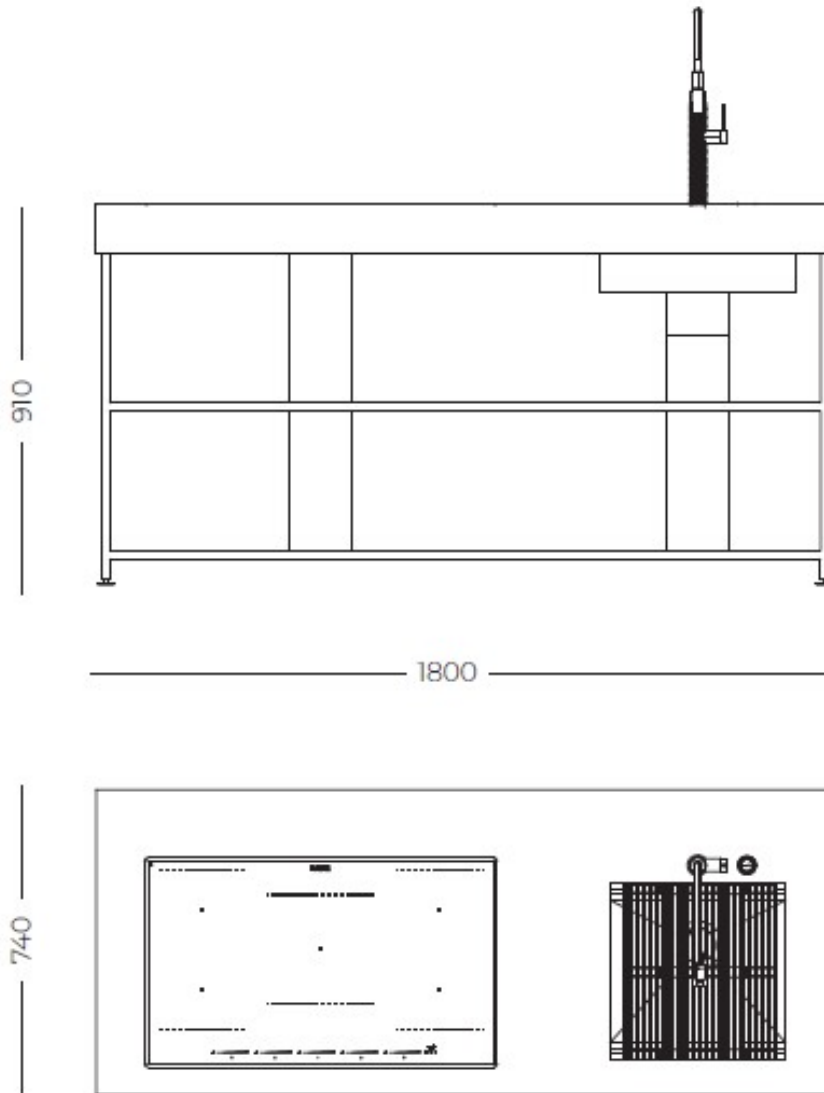

Dimensions 180 x 74 x (h) 91 cm

Shelf 2 shelves in HPL wood effect

Weight 100 kg

Anchoring 4 adjustable feet for laying on the ground

Foster integrated products

1031 850 - Milanello Sink welded 470 x 466 mm
8425 100 - Skin mixer
8407 116 - Space Push automatic waste fitting
7384 645 - Induction hob KE 5 zones - 230V 50/60 Hz

Rear features

Hot and cold water connection
Electrical connection

TECHNICAL DATA

GALLERY